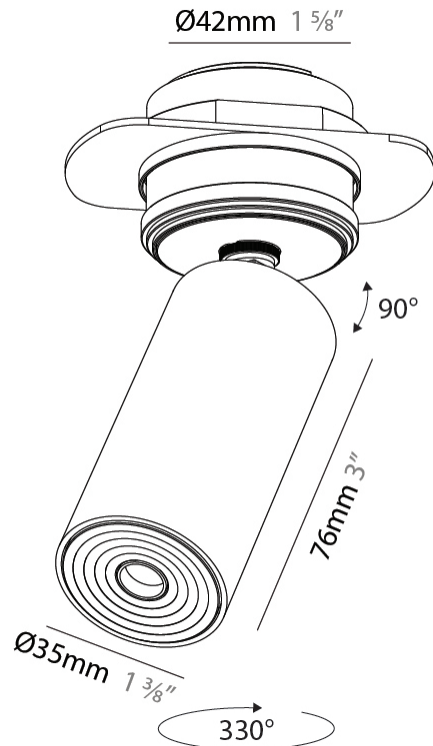

GENERAL

Series: Studio Collection
Subseries: Studio Collection 1
Partner: Prolicht
Division: Architectural
Installation: Trimless
Product Type: Spots
Mounting Location: Ceiling
Light Distribution: Direct

PHYSICAL

Aperture Sizes - Downlights: 1"
Shape: Cylinder
Diameter (mm): 35
Diameter (in): 1 3/8"
Height (mm): 76
Height (in): 3
Ceiling Thickness (mm): 10 - 30
Ceiling Thickness (in): 3/8 - 1 3/16
Min. Recessing Depth (mm): 40
Min. Recessing Depth (in): 1 9/16
Weight (kg): 0.157
Fixture Finish: SSR / BKV / CWI / CRY / HAB / UFT / ITA / RUA / FTG / MYG / LOD / PUS / FRO / FUP / KIA / POP / BLS / SPG / MEY / GOH / CHC / COM / ABZ / JAG / OBR / MOS / ROR
Accent Finish: ALU / PBR
Fixture Material: Extruded Aluminum
Cut-out Measurements: 45mm/1 3/4" Diameter

ELECTRICAL

Lamp Type: LED (Zhaga Standard)
Input Wattage (W): 6
Total Output Wattage (W): 5.4
Dimming: Tri-Mode (Non-Dimming and Phase Dimming (120Vac only) and 0-10V Dimming)
Driver Included: No
Driver Location: Remote
Driver Type: Constant Current - Universal
Driver Class: Class 2
Input Voltage (V): 120 - 277
Constant Current (MA): 500

LED

Color Temperature (°K): 2700 / 3000 / 3500 / 4000
Max. Delivered Lumen (lm): 235 / 252 / 316 / 270
Nominal Lumen (lm): 372 / 399 / 500 / 427
CRI: >90 CRI
Lamp Life (hrs): 50000

OPTICAL

Beam Angle: 34 / 52
Adjustability: Rotational 330°, Tilt 90°

RATINGS AND CERTIFICATIONS

Certified By: CSA Certified to UL and CSA Standards
IP rating: IP40